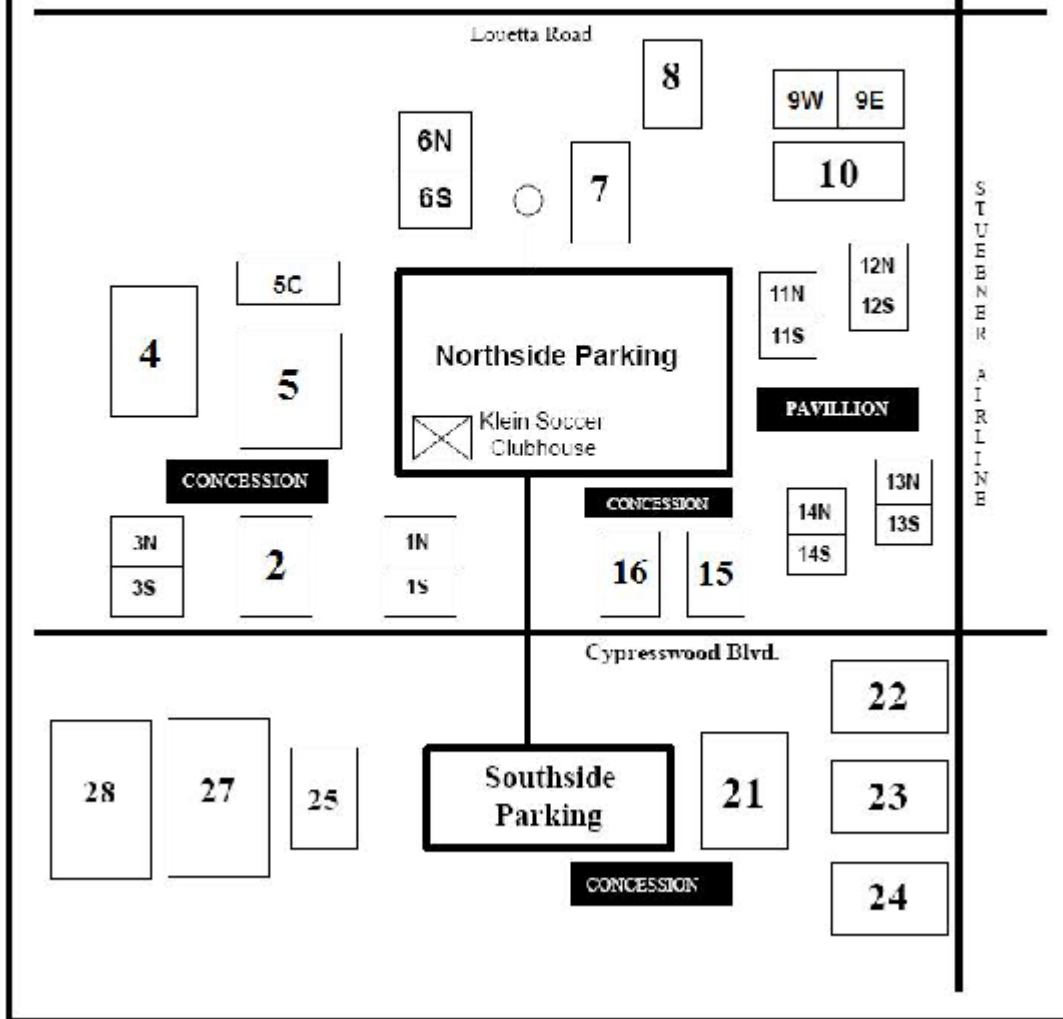

MEYER PARK

Elizabeth Meyer Park

Meyer Park is located on Cypresswood Drive, between Steubner-Airline and Champions Forest Dr.